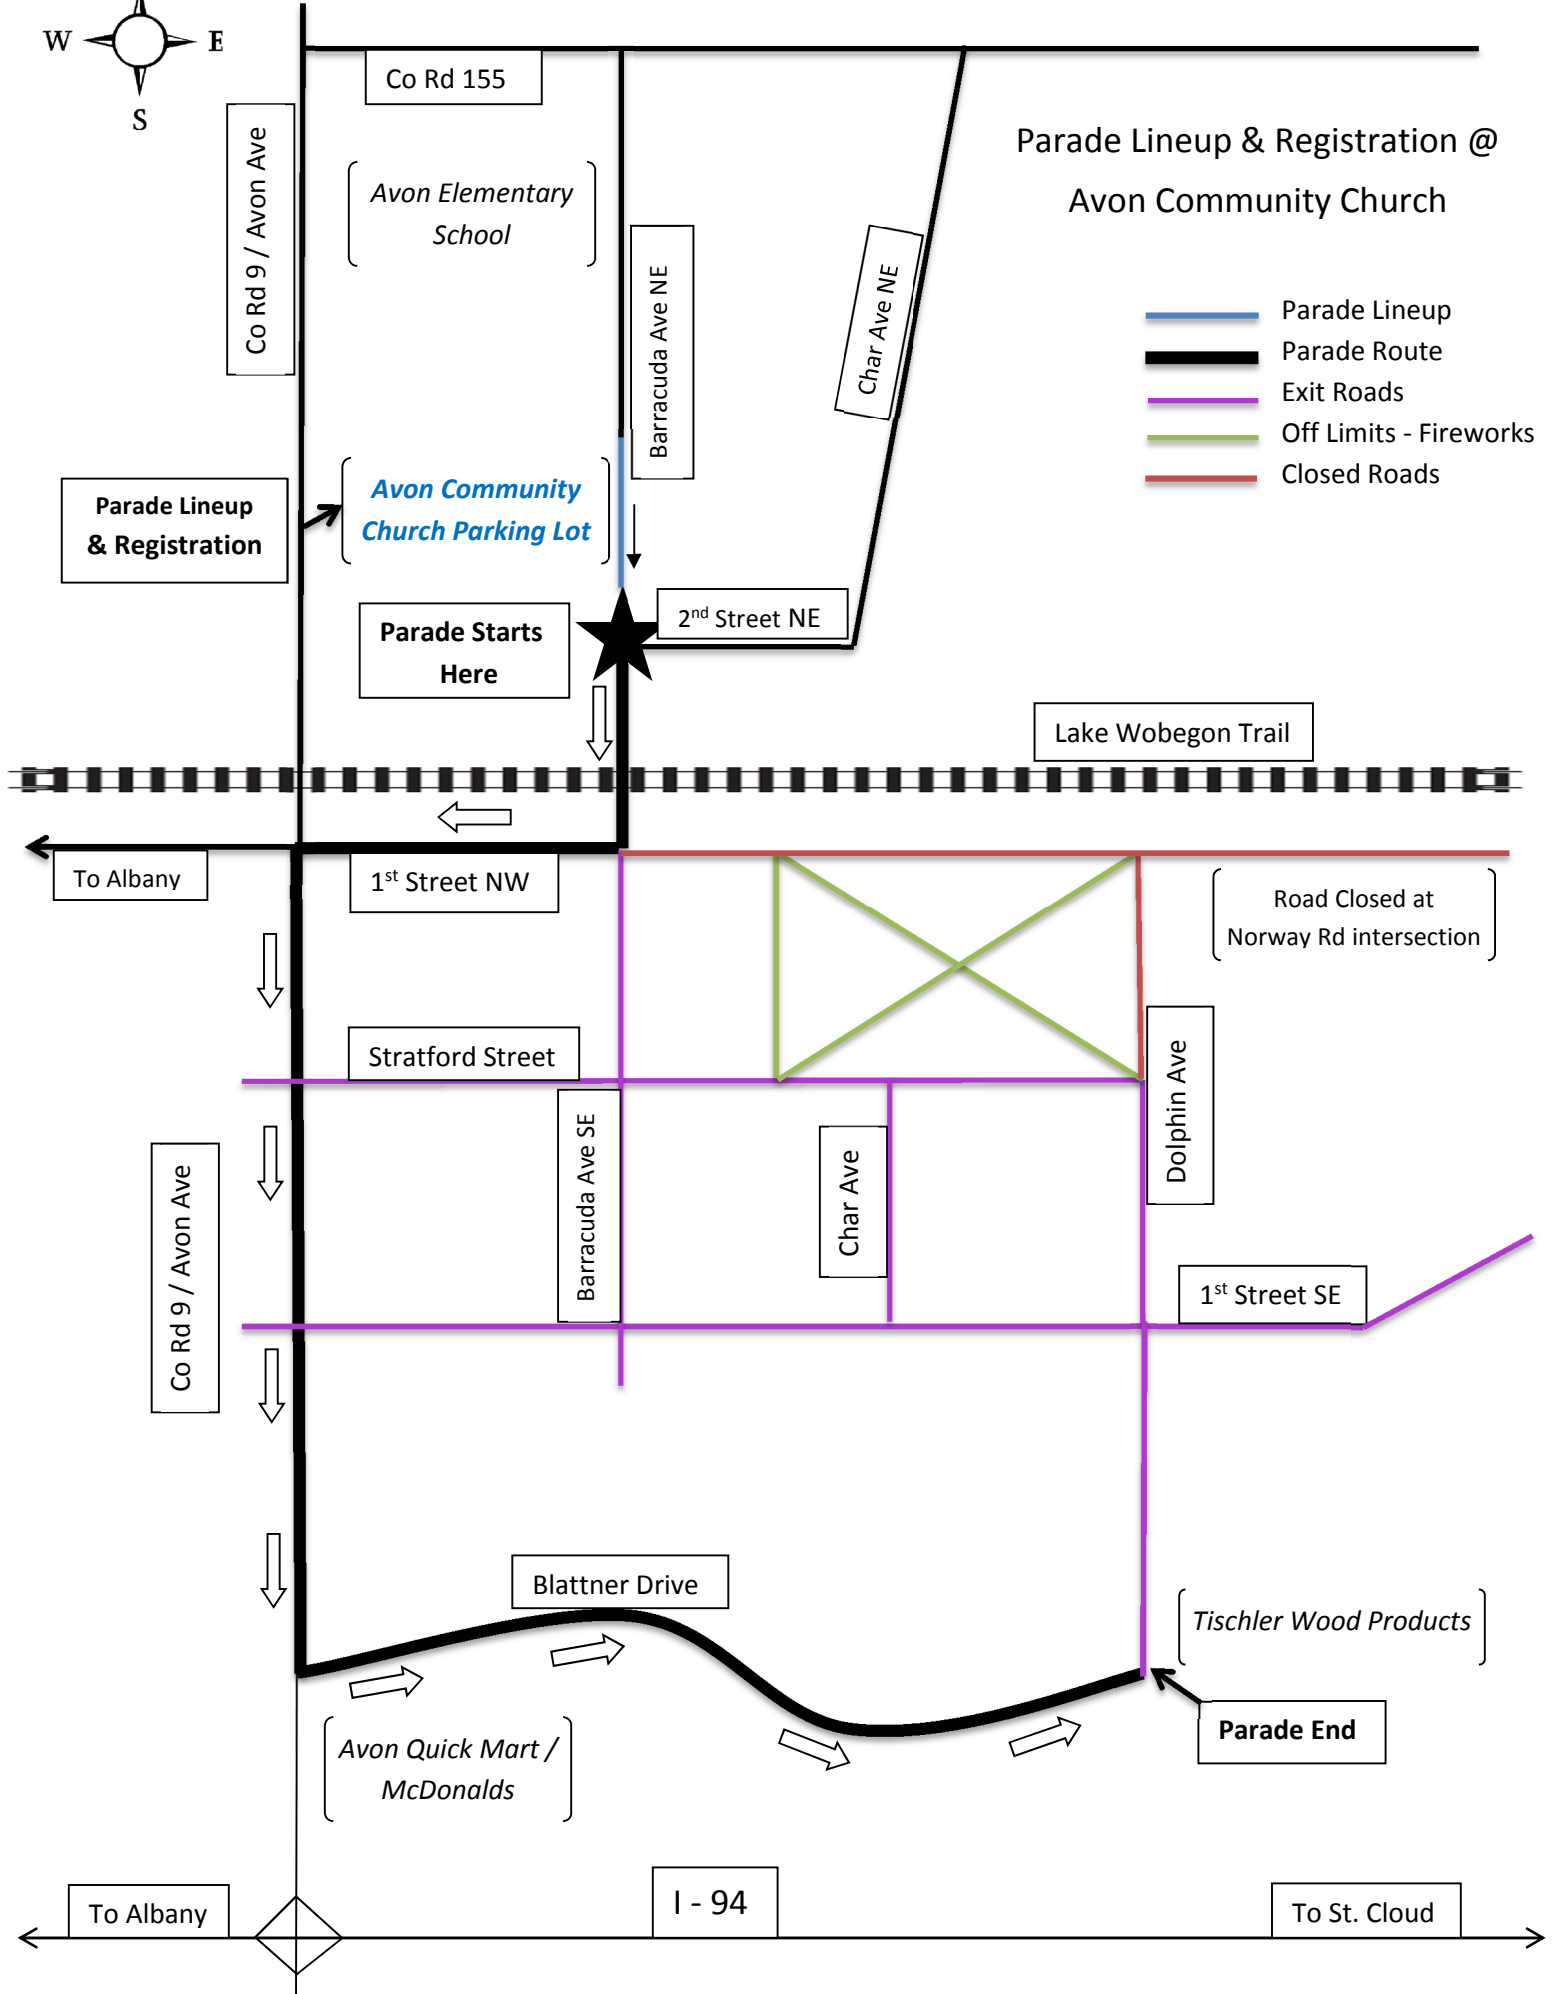

AVON SPUNKTACULAR DAYS – PARADE MAP

Parade Lineup & Registration @
Avon Community Church

- Parade Lineup
- Parade Route
- Exit Roads
- Off Limits - Fireworks
- Closed Roads

Co Rd 155

Avon Elementary School

Co Rd 9 / Avon Ave

Barracuda Ave NE

Char Ave NE

Avon Community Church Parking Lot

Parade Lineup & Registration

Parade Starts Here

2nd Street NE

Lake Wobegon Trail

To Albany

1st Street NW

Road Closed at Norway Rd intersection

Stratford Street

Co Rd 9 / Avon Ave

Barracuda Ave SE

Char Ave

Dolphin Ave

1st Street SE

Blattner Drive

Avon Quick Mart / McDonalds

Tischler Wood Products

Parade End

To Albany

I - 94

To St. Cloud